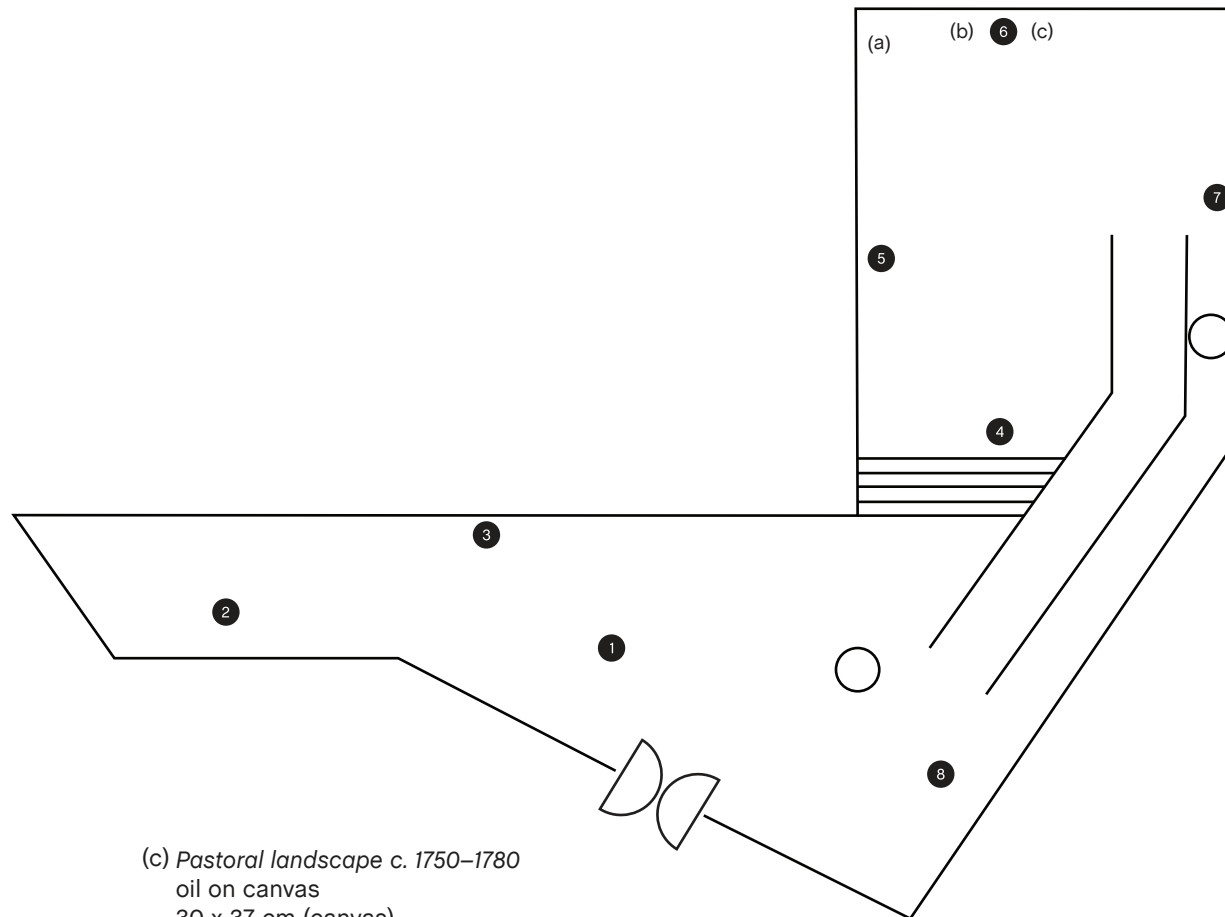

#withoutformality

#workinprogress

#MoSF

List of works

Dimensions are given as height preceding width followed, where applicable, by depth

- 1 Geraldine Lim
The holes I live in 2018
cloth, faux fur, foam, thread, polyester filling
dimensions variable
- 2 Liyana Ali
Kokoro: In between configuration 2018
cement, plywood, pins, tape
10 x 20 x 400 cm approx.
- 3 ND Chow
Unframed 2018
17 digital prints
each 17 x 21 cm
- 4 Ng Bing Ming
The way we play 2018
terracotta clay
dimensions variable
- 5 Kwek Wen Qing
行程 Journey 2018
7 digital prints on transparency film
each 29.7 x 42 cm
- 6 Fauzi Johann
(a) French wall sconces c. 1850
brass, hand-cut crystal, silk, metal wire, light bulbs
25 x 27 cm
(b) *Batu Enam* 2018
oil on canvas
120 x 150 cm (canvas)
147 x 175 cm (framed)