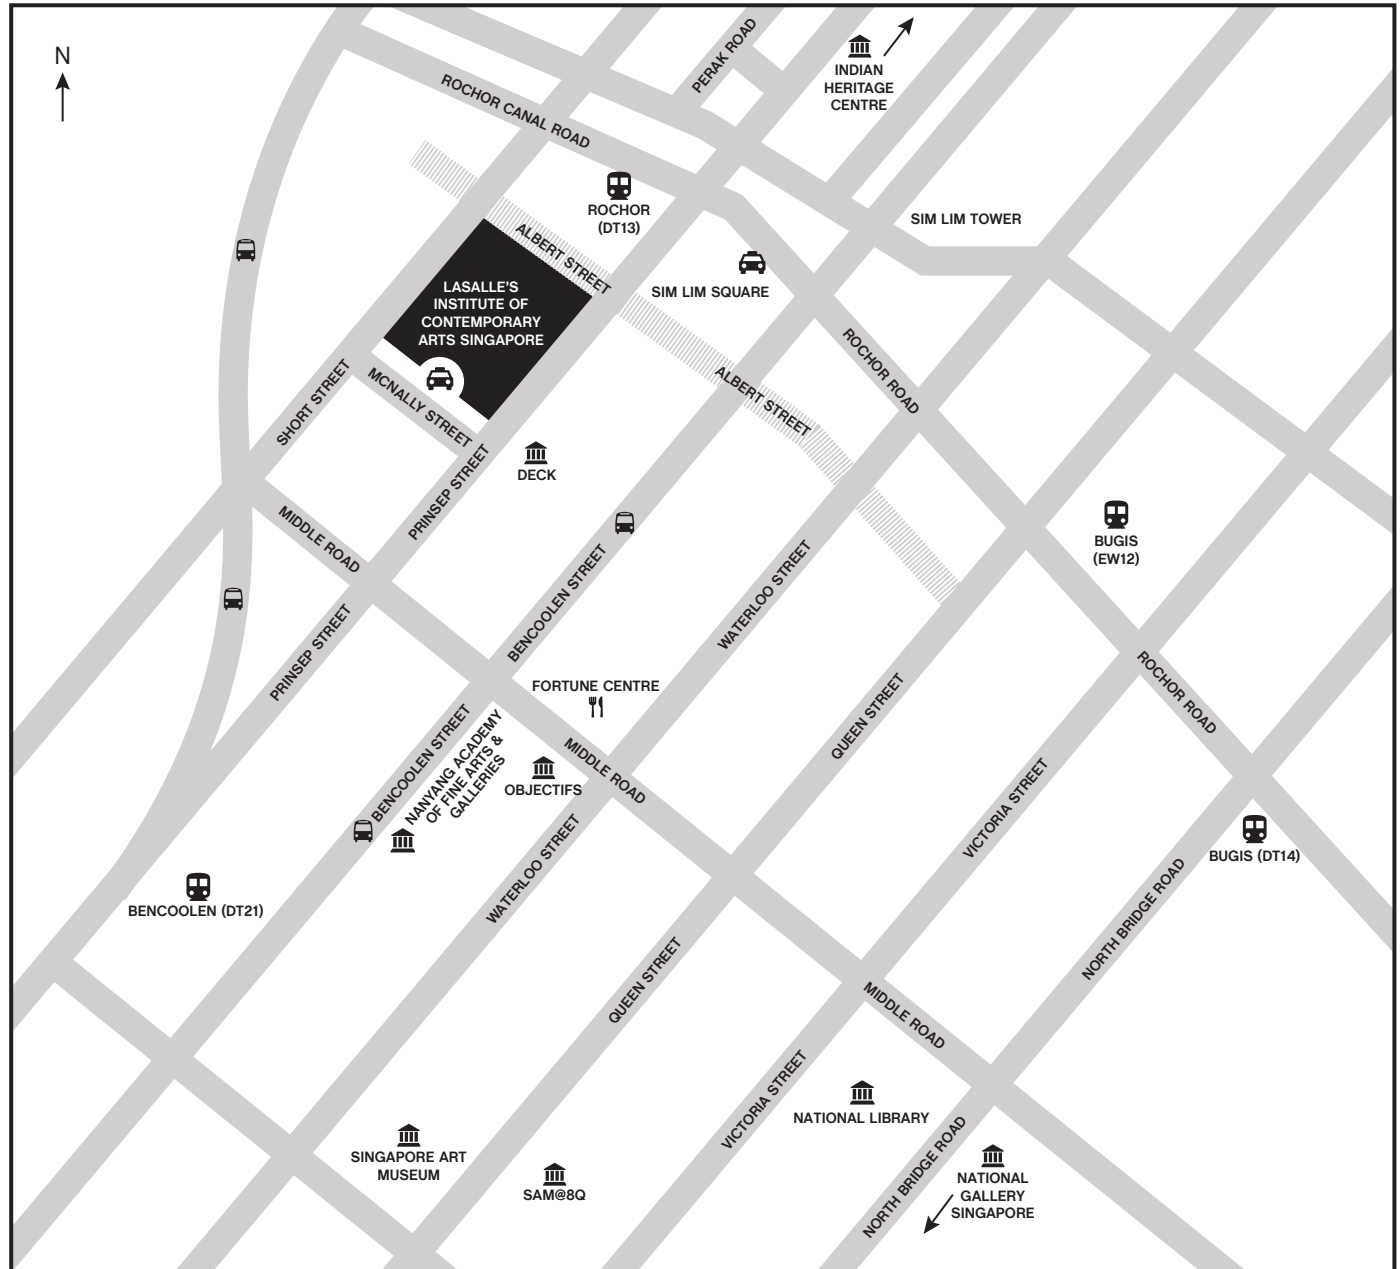

LASALLE's Institute of Contemporary Arts Singapore runs 5 galleries: Praxis Space, Project Space and the Brother Joseph McNally Gallery on Level 1; Earl Lu Gallery at the Basement Mezzanine; and Gallery 1 at Basement Level 1.

Our galleries are located at LASALLE College of the Arts, in bras basah.bugis, Singapore's arts, culture, learning and entertainment hub.

Institute of Contemporary Arts Singapore
 LASALLE College of the Arts
 1 McNally Street
 Singapore 187940
 Tel: +65 6496 5134

LASALLE'S INSTITUTE OF CONTEMPORARY ARTS SINGAPORE—GALLERIES

LEVEL 1

BASEMENT MEZZANINE

BASEMENT 1