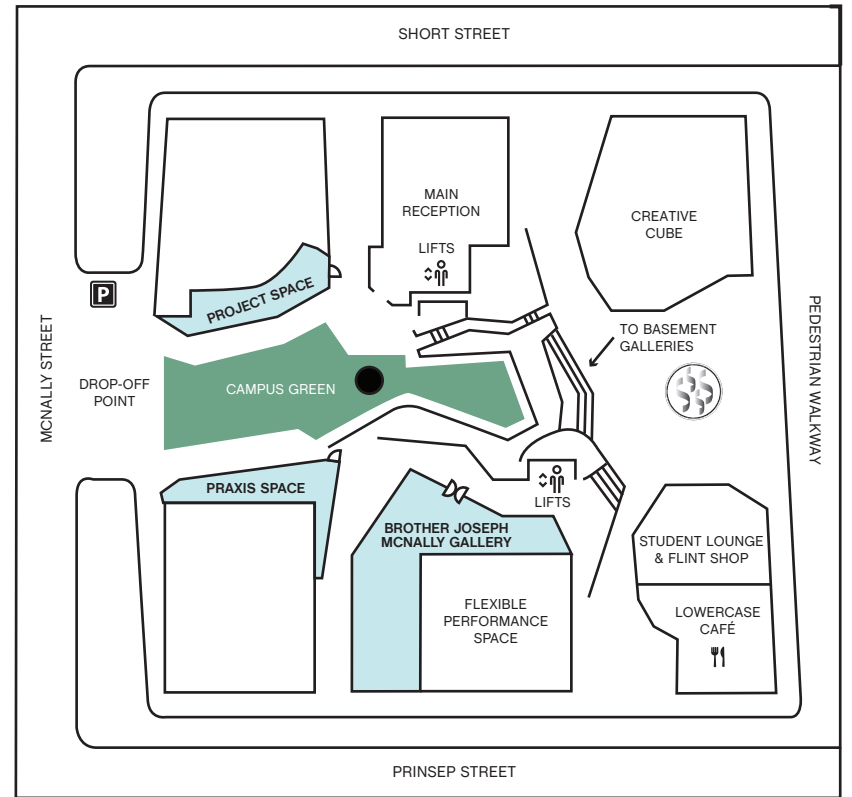

LASALLE's Institute of Contemporary Arts Singapore runs 5 galleries: Praxis Space, Project Space and the Brother Joseph McNally Gallery on Level 1; Earl Lu Gallery at the Basement Mezzanine; and Gallery 1 at Basement Level 1.

Our galleries are located at LASALLE College of the Arts, in bras basah.bugis, Singapore's arts, culture, learning and entertainment hub.

Institute of Contemporary Arts Singapore
 LASALLE College of the Arts
 1 McNally Street
 Singapore 187940
 Tel: +65 6496 5134

LASALLE'S INSTITUTE OF CONTEMPORARY ARTS SINGAPORE—GALLERIES

LEVEL 1

BASEMENT MEZZANINE

BASEMENT 1