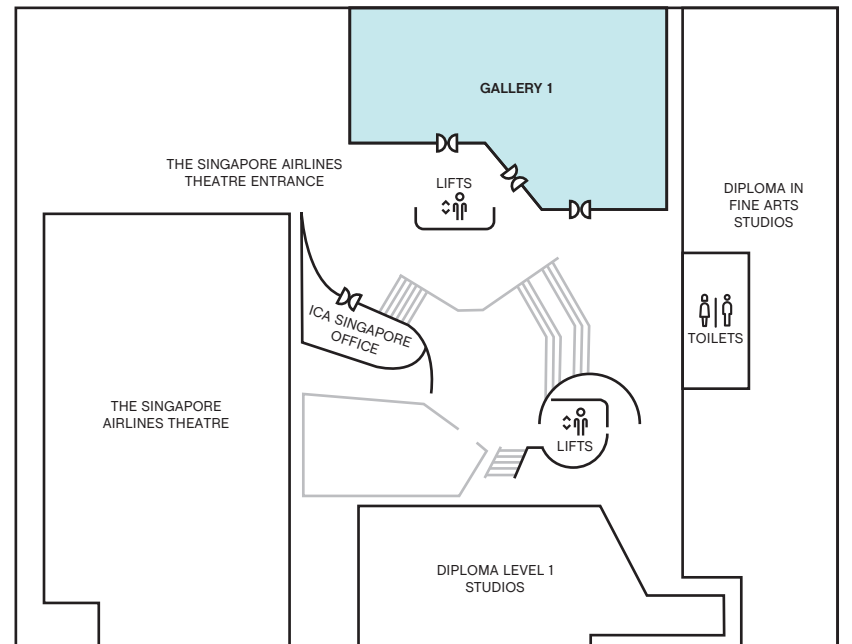

LASALLE's Institute of Contemporary Arts Singapore runs 5 galleries: Praxis Space, Project Space and the Brother Joseph McNally Gallery on Level 1; Earl Lu Gallery at the Basement Mezzanine; and Gallery 1 at Basement Level 1.

Our galleries are located at LASALLE College of the Arts, in bras basah.bugis, Singapore's arts, culture, learning and entertainment hub.

Institute of Contemporary Arts Singapore
 LASALLE College of the Arts
 1 McNally Street
 Singapore 187940
 Tel: +65 6496 5134

LASALLE'S INSTITUTE OF CONTEMPORARY ARTS SINGAPORE—GALLERIES

LEVEL 1

BASEMENT MEZZANINE

BASEMENT 1